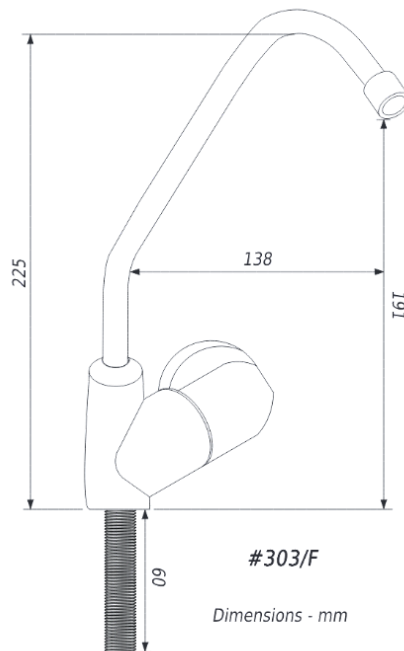

FAUCETS

Lever Handle

W[®]
WaterMark Component
 (# 290 only)

FAUCETS

1/4 Turn Handle

W[®]
WaterMark Component
(# 301, 303/B & 303/F only)

FAUCETS

Dual 1/4 Turn Handle

3 Way Mixer

FAUCETS

Dimensions - mm

WaterMark

Lic #022557