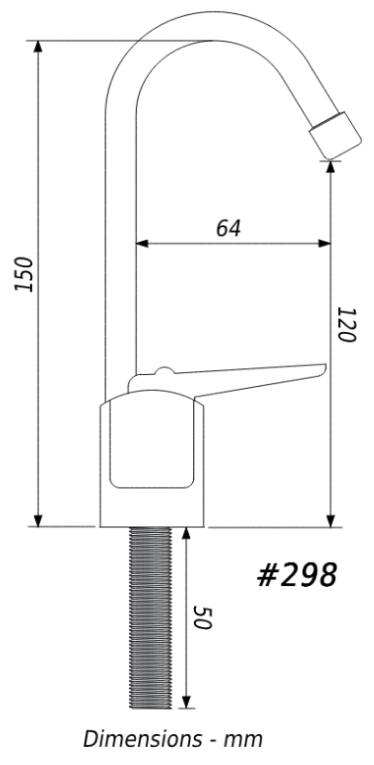

FAUCETS

Lever Handle

W[®]
WaterMark Component
 (# 290 only)

FAUCETS

1/4 Turn Handle

W[®]
WaterMark Component
(# 301, 303/B & 303/F only)

FAUCETS

Dual 1/4 Turn Handle

3 Way Mixer

FAUCETS

Dimensions - mm

WaterMark

Lic #022557