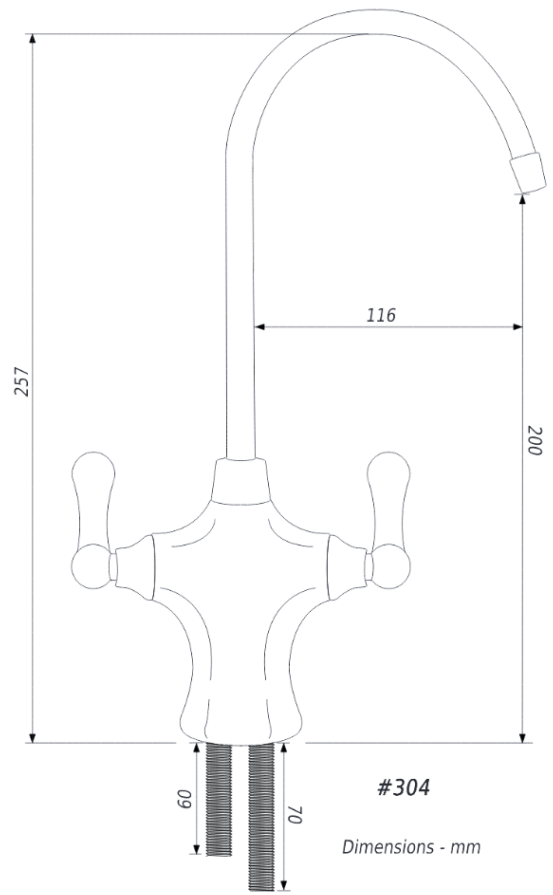

FAUCETS

Lever Handle

W[®]
WaterMark Component
 (# 290 only)

FAUCETS

1/4 Turn Handle

W[®]
WaterMark Component
(# 301, 303/B & 303/F only)

FAUCETS

Dual 1/4 Turn Handle

3 Way Mixer

FAUCETS

Dimensions - mm

WaterMark

Lic #022557