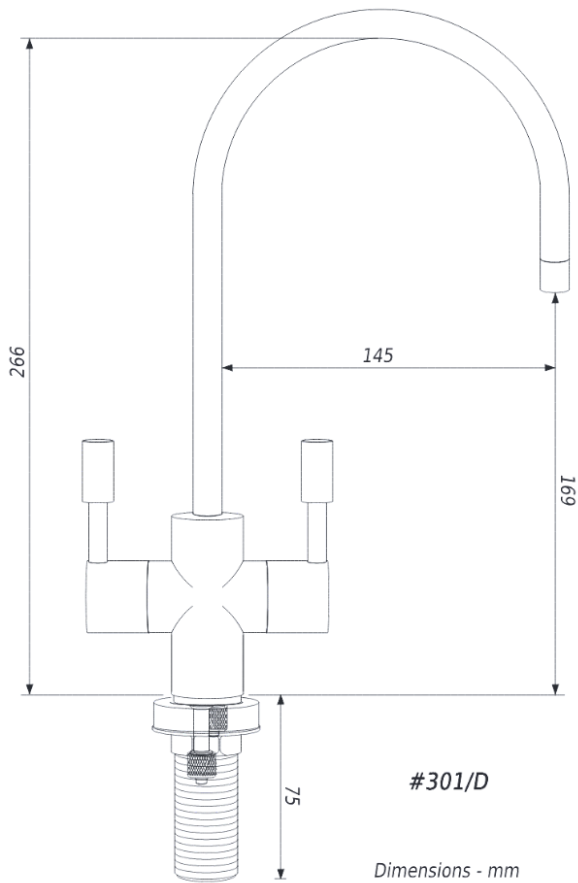

FAUCETS

Lever Handle

W[®]
WaterMark Component
 (# 290 only)

FAUCETS

1/4 Turn Handle

W[®]
WaterMark Component
(# 301, 303/B & 303/F only)

FAUCETS

Dual 1/4 Turn Handle

3 Way Mixer

FAUCETS

Dimensions - mm

WaterMark

Lic #022557