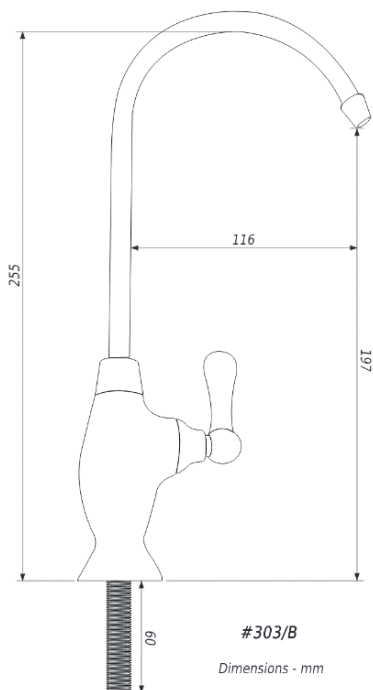

FAUCETS

Lever Handle

W[®]
WaterMark Component
 (# 290 only)

FAUCETS

1/4 Turn Handle

W[®]
WaterMark Component
(# 301, 303/B & 303/F only)

FAUCETS

Dual 1/4 Turn Handle

3 Way Mixer

FAUCETS

Dimensions - mm

WaterMark

Lic #022557