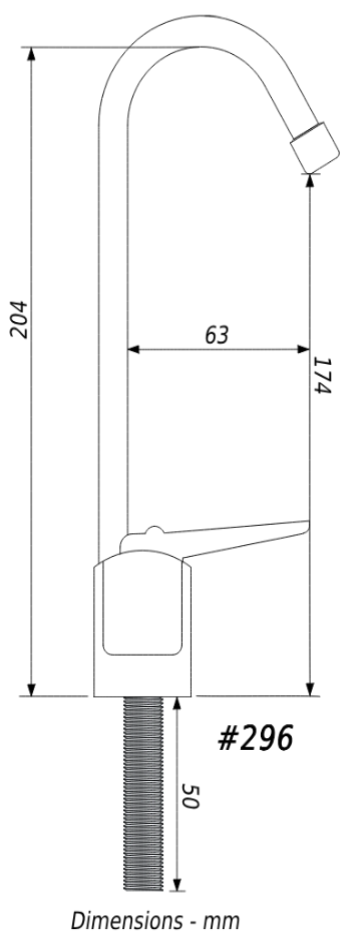

FAUCETS

Lever Handle

W[®]
WaterMark Component
 (# 290 only)

FAUCETS

1/4 Turn Handle

W[®]
WaterMark Component
(# 301, 303/B & 303/F only)

FAUCETS

Dual 1/4 Turn Handle

3 Way Mixer

FAUCETS

Dimensions - mm

WaterMark

Lic #022557