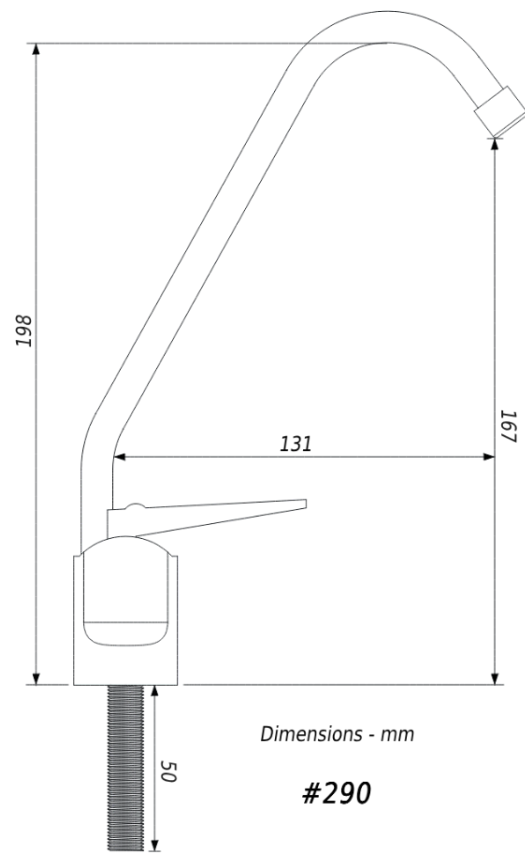

FAUCETS

Lever Handle

W[®]
WaterMark Component
 (# 290 only)

FAUCETS

1/4 Turn Handle

W[®]
WaterMark Component
(# 301, 303/B & 303/F only)

FAUCETS

Dual 1/4 Turn Handle

3 Way Mixer

FAUCETS

Dimensions - mm

WaterMark

Lic #022557