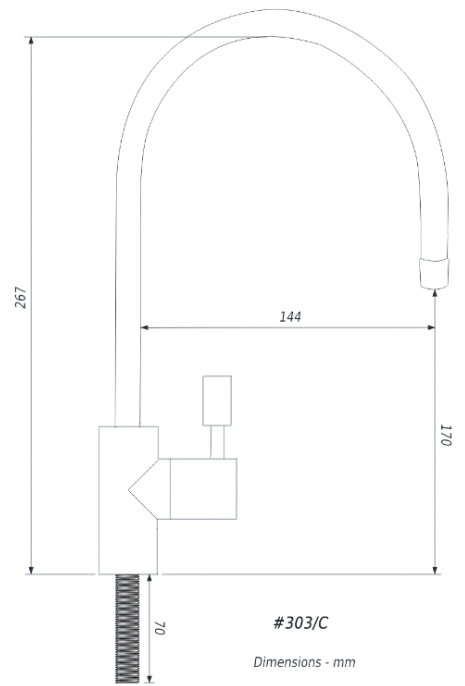

FAUCETS

Lever Handle

W[®]
WaterMark Component
 (# 290 only)

FAUCETS

1/4 Turn Handle

W[®]
WaterMark Component
(# 301, 303/B & 303/F only)

FAUCETS

Dual 1/4 Turn Handle

3 Way Mixer

FAUCETS

Dimensions - mm

WaterMark

Lic #022557