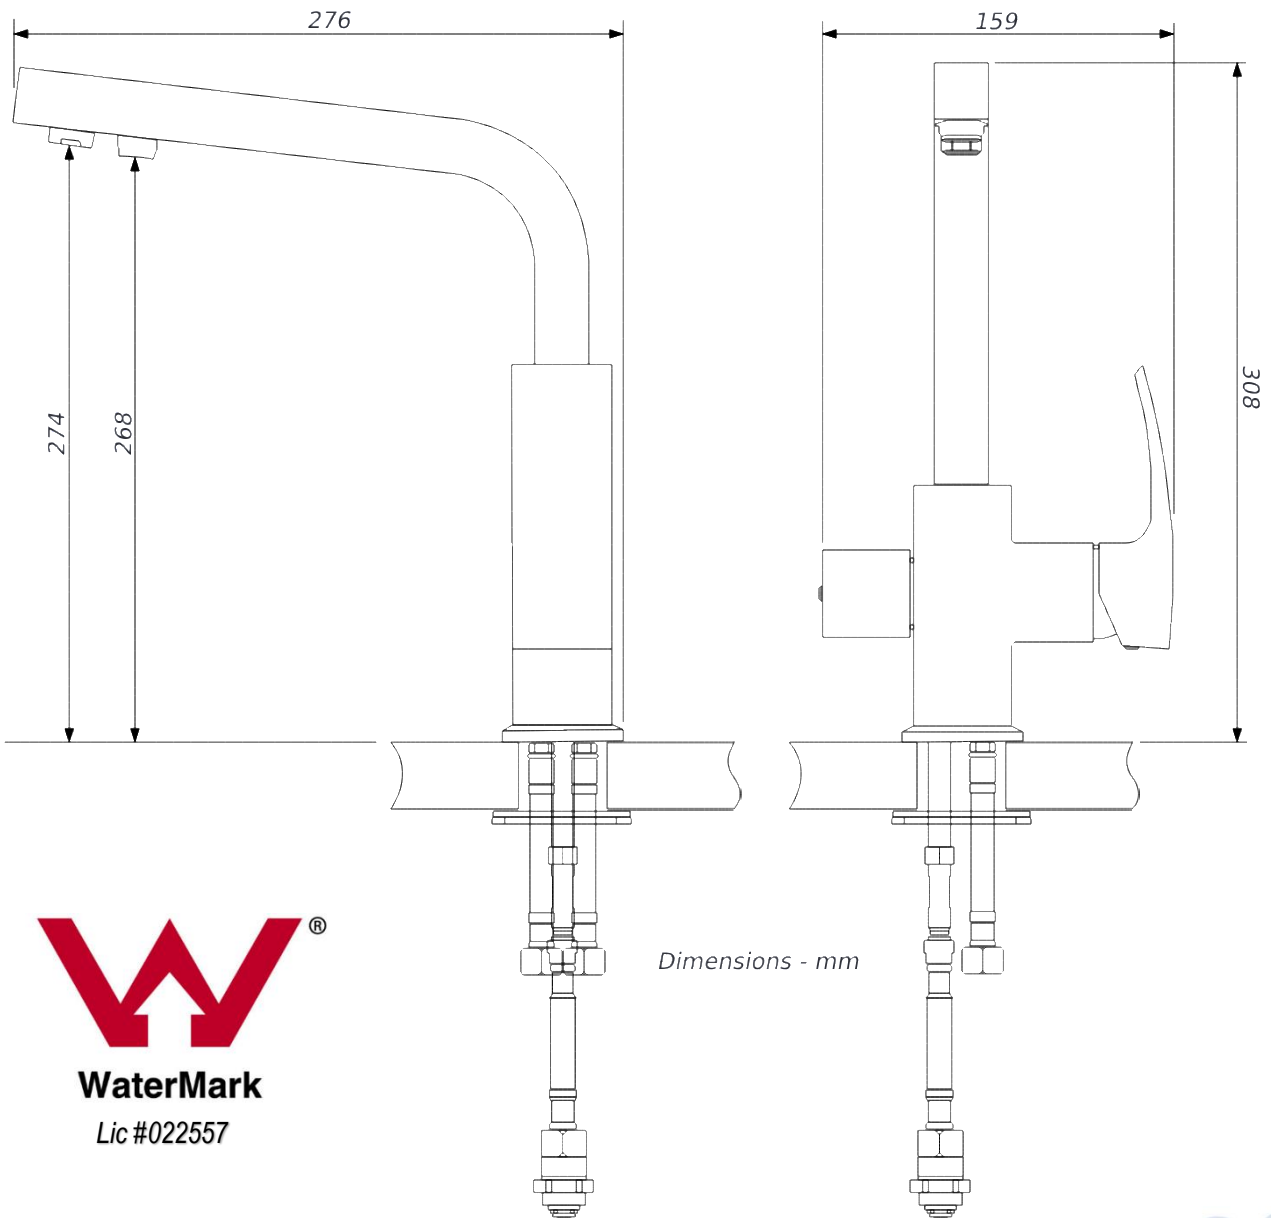

FAUCETS

Lever Handle

W[®]
WaterMark Component
 (# 290 only)

FAUCETS

1/4 Turn Handle

W[®]
WaterMark Component
(# 301, 303/B & 303/F only)

FAUCETS

Dual 1/4 Turn Handle

3 Way Mixer

FAUCETS

Dimensions - mm

WaterMark

Lic #022557