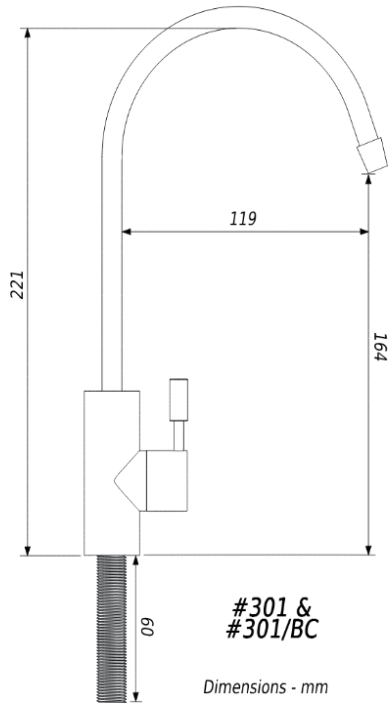

FAUCETS

Lever Handle

W[®]
WaterMark Component
 (# 290 only)

FAUCETS

1/4 Turn Handle

W[®]
WaterMark Component
(# 301, 303/B & 303/F only)

FAUCETS

Dual 1/4 Turn Handle

3 Way Mixer

FAUCETS

Dimensions - mm

WaterMark

Lic #022557